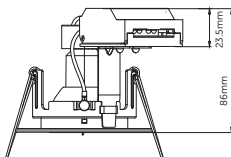

Firestay Protector

Non Integrated Downlight

- The Firestay Protector Non Integrated Downlight gives you the freedom to choose your lamp without the need to replace the complete fitting
- Available as Fixed, Centre Tilt & IP65 Showerlight with a choice of finishes and accessories.
- Firestay Certification: 30, 60 and 90 minute solid joist ceilings, 30 minute I-Joist ceiling systems
- Fixed / Centre Tilt / Showerlight IP65 Downlights
- Part B/C/E compliant
- Suitable for 240V lamps (GU10 lamp holder included)
- Loop in/out terminals for speed of installation

Quality Assured Product Warranty¹ 5 Year	Water & Dust Protected IP65	Water & Dust Protected IP20	I Joist Certified Fire Rated	30/60/90 Minutes Solid Joist Fire Rated	Compliant Part L

Showerlight

Technical Specification	
Construction	Pressed Steel
Driver	n/a
LED Chip	n/a
Input Voltage	-
Power Factor	-
Operating Temp	-
Standard	-